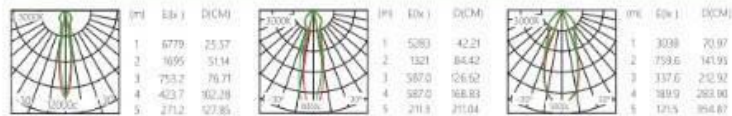

Light Distribution

A00086

NT-PVC-220V-8*16

Spec.	Qty/Ctn	Color	SIZE
NT-PVC-220V-8*16	50METR	R/G/B	50M
NT-PVC-220V-8*16	50METR	3000K/6500K/GY	50M

Light Distribution

LIGHT STRIP

- 1) Cut Every 100CM (approximately 40 inches) (At Marked Intervals)
- 2) Maximum extension length: 100M/Roll
- 3) Easily to Bend into Any Shape
- 4) Energy-Saving and Longer-life
- 5) High Flexibility, Temperature Sustainability, and UV Resistance