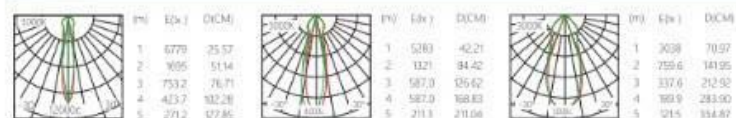

Light Distribution