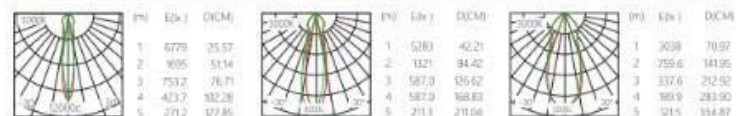

Light Distribution

A00087

STRIP DRIVER

Spec.	Qty/Ctn	Color	SIZE
STRIP DRIVER-10MM	100PC	WIRE STRIP	PACKAGE
STRIP DRIVER-8MM	100PC	WHITE	PACKAGE
STRIP DRIVER-10MM	100PC	WHITE	PACKAGE
STRIP DRIVER-12MM	100PC	WHITE	PACKAGE
STRIP DRIVER-10mm-RGB-4PIN	100PC	7 COLORS	NO PACKAGE
STRIP DRIVER-12mm-RGB	100PC	7 COLORS	NO PACKAGE
STRIP DRIVER-12mm-RGB	100PC	7 COLORS	PACKAGE
STRIP DRIVER-10mm-RGB-4PIN	100PC	7 COLORS	PACKAGE

A00072

12V NEON STRIP

Spec.	Qty/Ctn	Color	SIZE
12V NEON STRIP	1PC	3000K/6500K	5m
12V NEON STRIP	1PC	R/G/B	5m
12V NEON STRIP	1PC	P/GOLD/V	5m

Light Distribution

A00078

LED LVE STRIP (5050 , 2835)

Spec.	Qty/Ctn	Color	SIZE
NT-LVE STRIP -5050-60D	100ROLL	3000K/6500K	5M
NT-LVE STRIP -2835-120D	100ROLL	3000K/6500K	5M
NT-LVE STRIP -2835-240D	100ROLL	3000K/6500K	5M

Light Distribution

A00086

NT-PVC-220V-8*16

Spec.	Qty/Ctn	Color	SIZE
NT-PVC-220V-8*16	50METR	R/G/B	50M
NT-PVC-220V-8*16	50METR	3000K/6500K/GY	50M

Light Distribution

LIGHT STRIP

- 1) Cut Every 100CM (approximately 40 inches) (At Marked Intervals)
- 2) Maximum extension length: 100M/Roll
- 3) Easily to Bend into Any Shape
- 4) Energy-Saving and Longer-life
- 5) High Flexibility, Temperature Sustainability, and UV Resistance